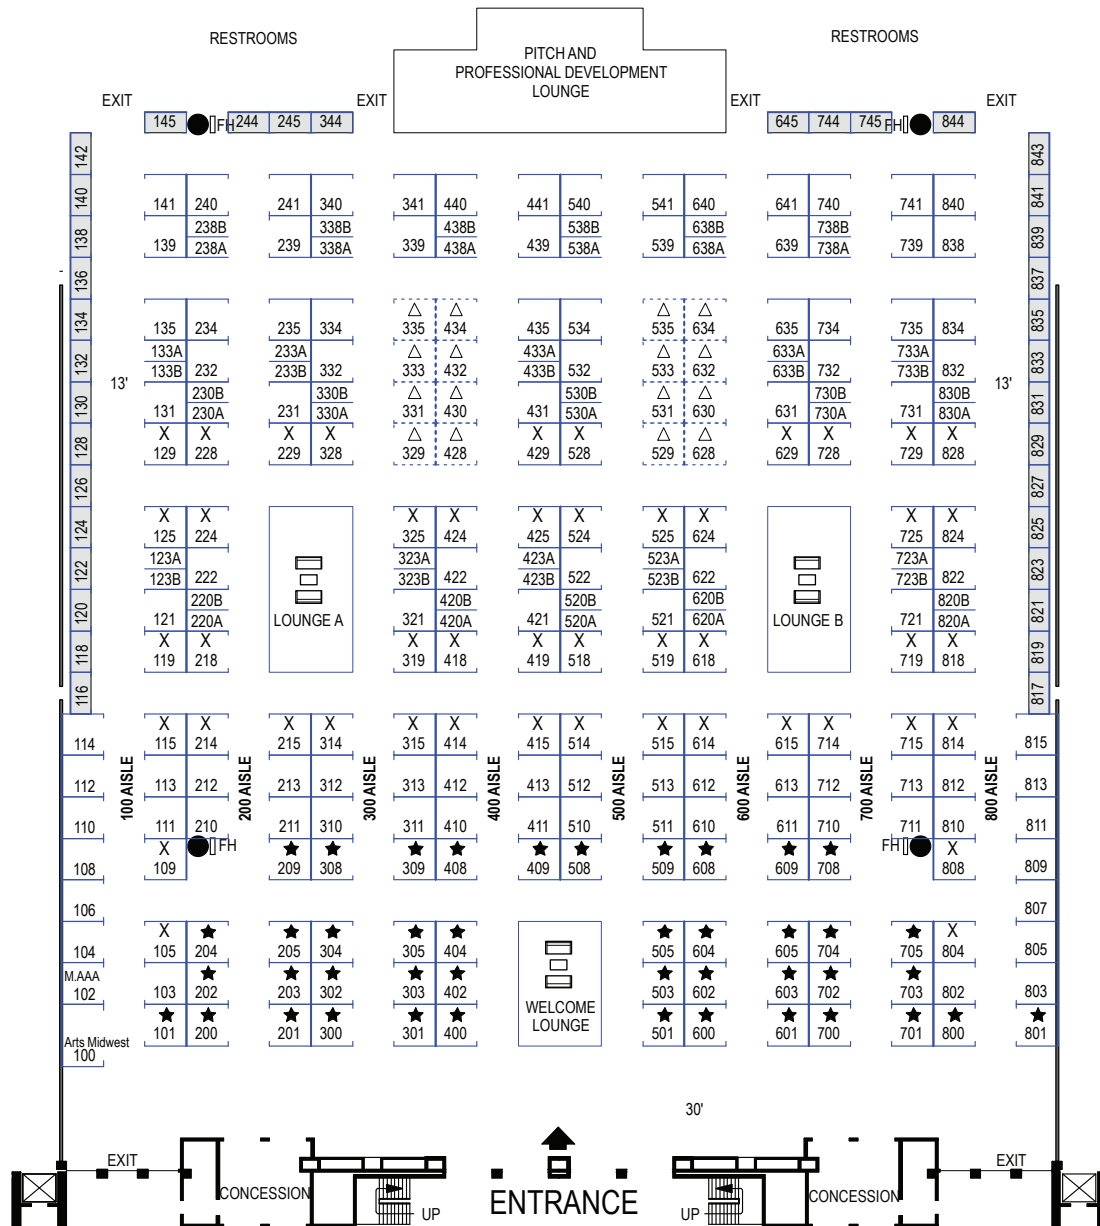

2019 Marketplace Map as of 4.18.2019

Minneapolis Convention Center, Exhibit Hall D

- ★ Premium Full Booth
 - △ No Drape Full Booth
 - × Aisle Full Booth
 - A/B Deep Half Booth
 - Wide Half Booth
 - Building column / fire hose cabinet
- All aisles are 10' unless otherwise noted

Booths marked with only a three digit number are Standard Full Booths