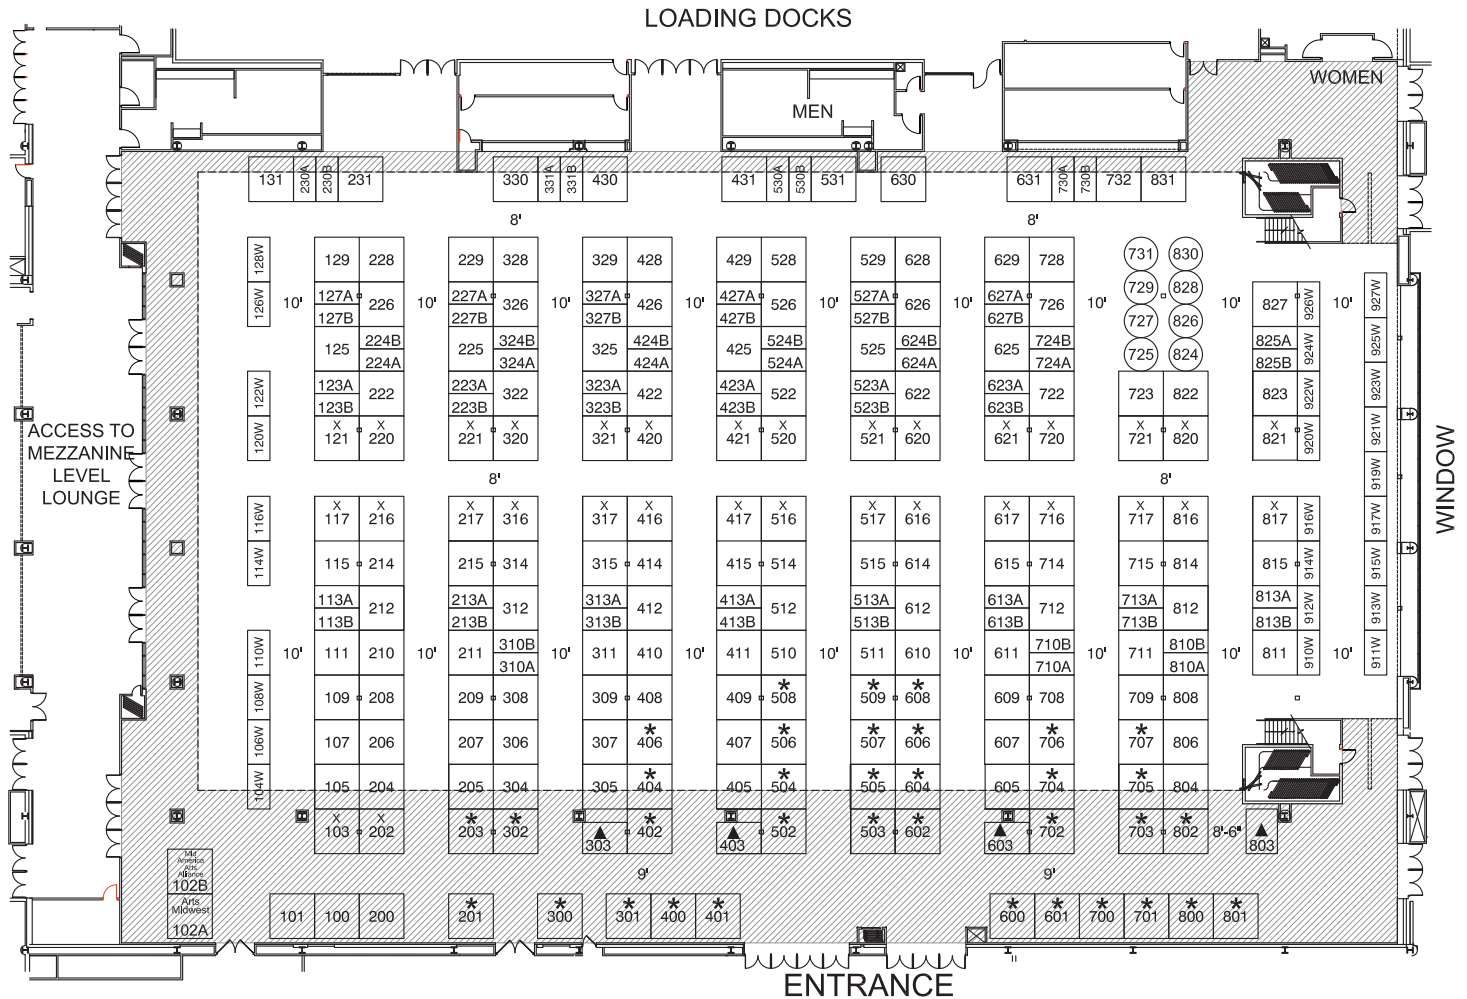

2017 Marketplace Map *Sold out May 15, 2017*

Battelle Hall, Greater Columbus Convention Center

August 28–31, 2017

Legend

- * Premium Full Booth
- ▲ Aisle 7'x10' Booth
- X Aisle Full Booth
- A/B Deep Half Booth

- W Wide Half Booth
- Café Tabletop

Booths marked with only a three digit number are Standard Full Booths

12 ft ceiling height (unmarked area is 30 ft)

column location